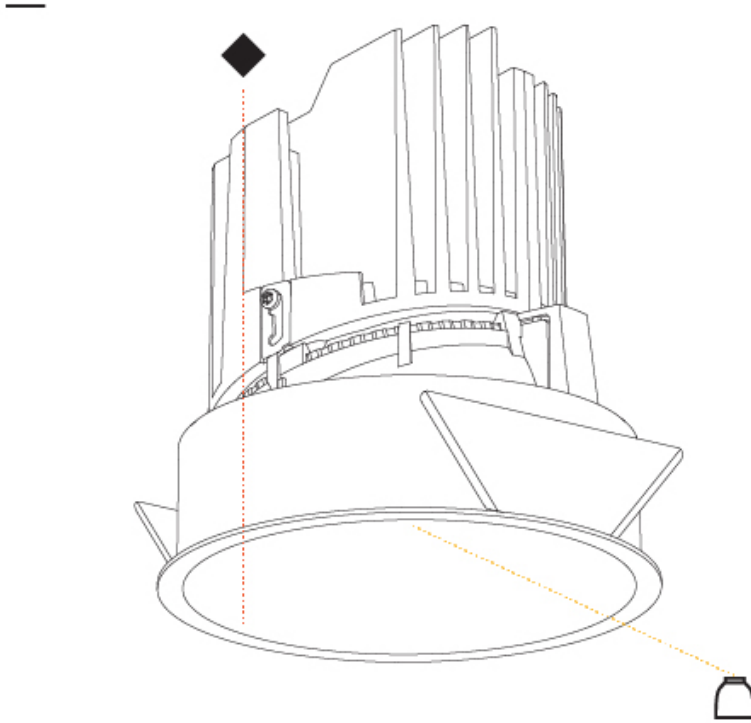

BIONIQ ROUND DEEP RECESSED

A35275-

PROJECT _____

TYPE _____

SPECIFIER _____

QUANTITY _____

DATE _____

A