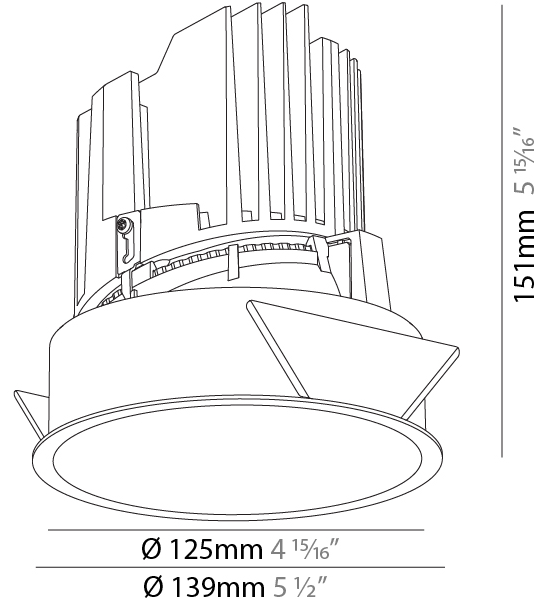

PHYSICAL

Shape: Round
Diameter (mm): 139
Diameter (in): 5 1/2
Height (mm): 151
Height (in): 5 15/16
Ceiling Thickness (mm): 10 / 12.5 / 15
Ceiling Thickness (in): 3/8 or 1/2 or 9/16
Min. Recessing Depth (mm): 170
Min. Recessing Depth (in): 6 11/16
Light Distribution: Downlight
Weight (kg): 0.921
Weight (lbs): 2.03
Fixture Finish: SSR / BKV / CWI / CRY / HAB / LAG / UFT / ITA / RUA / RUR / MIC / FTG / MYG / TWT / LOD / PUS / FRO / FUP / KIA / POP / BLS / SPG / MEY / GOH / GUM / CHC / COM / ABZ / JAG / OBR / MOS / ROR
Fixture Material: Aluminum Die Cast
Cut-out Measurements: 130mm / 5 1/8"

ELECTRICAL

Lamp Type: LED (Zhaga Standard)
Input Wattage (W): 13.2 / 16.5
Total Output Wattage (W): 12 / 14
Dimming: Tri-Mode (Non-Dimming and Phase Dimming (120Vac only) and 0-10V Dimming)
Driver Included: No
Driver Location: Recessed Housing
Driver Type: Constant Current - Universal
Driver Class: Class 2
Housing: See components
Input Voltage (V): 120 - 277
Constant Current (MA): 350

LED

Number of LEDs: 1
Color Temperature (°K): 2700 / 3000 / 3500 / 4000
Max. Delivered Lumen (lm): 870 / 970 / 1039 / 1060
Nominal Lumen (lm): 960 / 1070 / 1156 / 1180
CRI: >90 CRI
Efficiency (%): 0.905
Lamp Life (hrs): 50000

OPTICAL

Reflector: 10

RATINGS AND CERTIFICATIONS

Certified By: Certified for North American Standards
IP rating: IP20